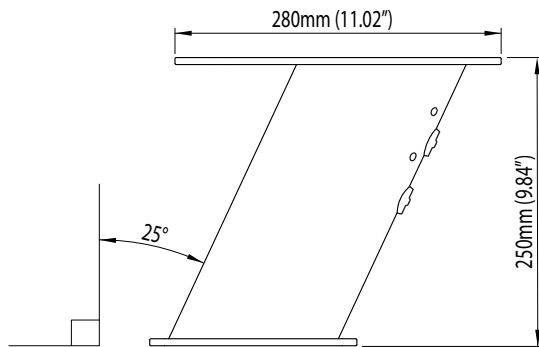

# Aluminium PowerTower® (APT-250-01)

For help & information  
email: [technical@scanstrut.com](mailto:technical@scanstrut.com)  
tel: +44 (0) 1803 863800

DS-30 Deck Seal included

**SCANSTRUT**  
designed for life at sea