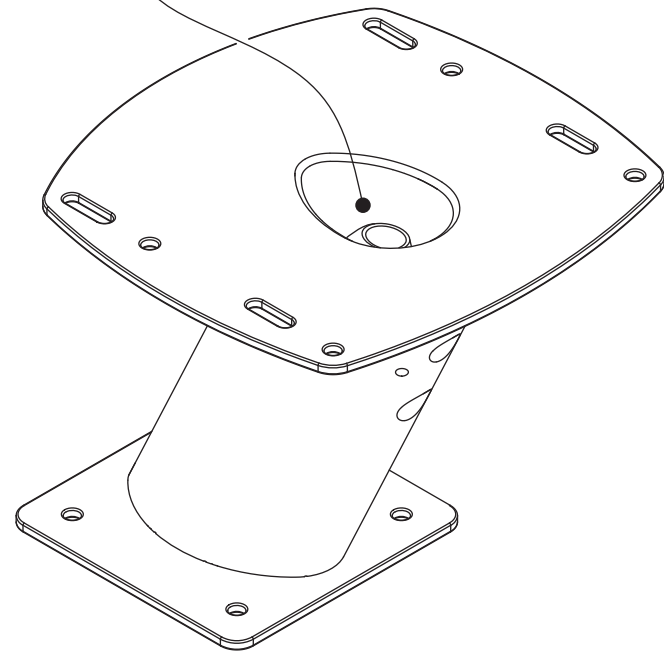

# Aluminium PowerTower® (APT-250-01)

For help & information  
email: [technical@scanstrut.com](mailto:technical@scanstrut.com)  
tel: +44 (0) 1803 863800

DS-30 Deck Seal included

**SCANSTRUT**  
designed for life at sea