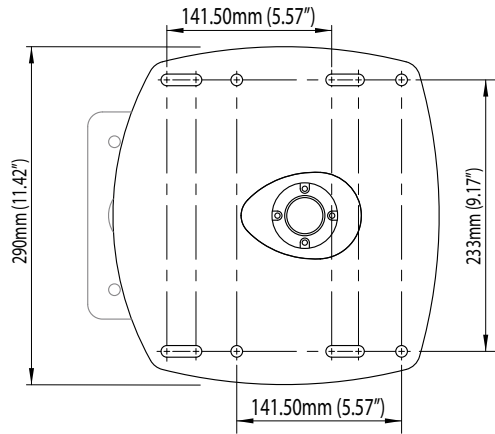

# Aluminium PowerTower® (APT-250-01)

For help & information  
email: [technical@scanstrut.com](mailto:technical@scanstrut.com)  
tel: +44 (0) 1803 863800

DS-30 Deck Seal included

**SCANSTRUT**  
designed for life at sea