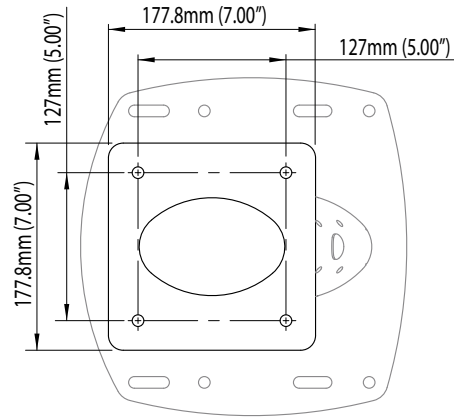

# Aluminium PowerTower® (APT-250-01)

For help & information  
email: [technical@scanstrut.com](mailto:technical@scanstrut.com)  
tel: +44 (0) 1803 863800

DS-30 Deck Seal included

**SCANSTRUT**  
designed for life at sea