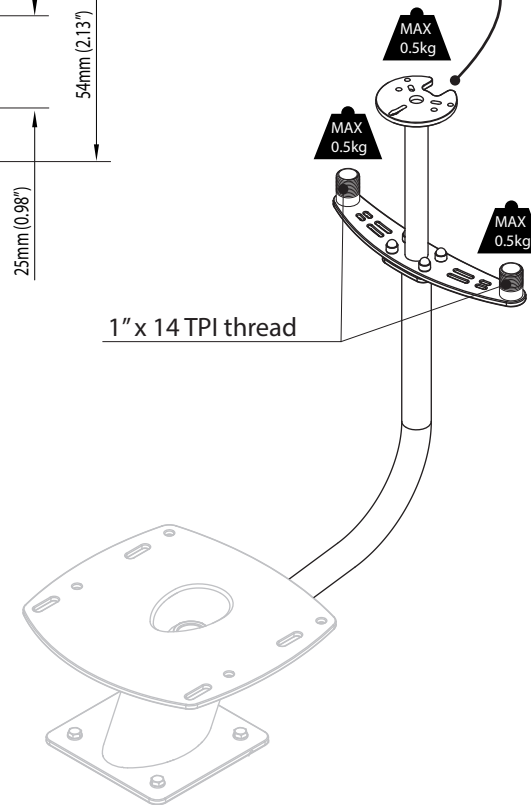

(APT-LB-GPS2-01)

For help & information
 email: technical@scanstrut.com
 tel: +44 (0) 1803 863800

- | | |
|-------------------------------------------------|-------------------------------------------------------------------|
| Hella
• NavILED Pro
• 2984 Series | Perko
• 0200 Series
• 0455 / 0466 Series |
| Aquasignal
• Series 40
• Series 25 | Lopolight
• Masthead (PE base supplied must be drilled) |

SCANSTRUT
 designed for life at sea