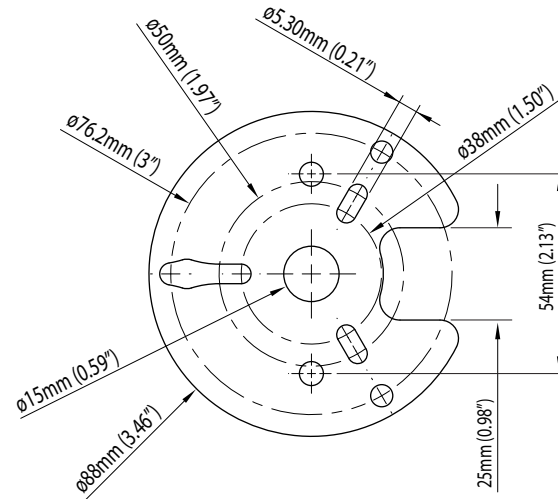

(APT-LB-GPS2-01)

For help & information
 email: technical@scanstrut.com
 tel: +44 (0) 1803 863800

- | | |
|-------------------------------------------------|-------------------------------------------------------------------|
| Hella
• NavILED Pro
• 2984 Series | Perko
• 0200 Series
• 0455 / 0466 Series |
| Aquasignal
• Series 40
• Series 25 | Lopolight
• Masthead (PE base supplied must be drilled) |

SCANSTRUT
 designed for life at sea