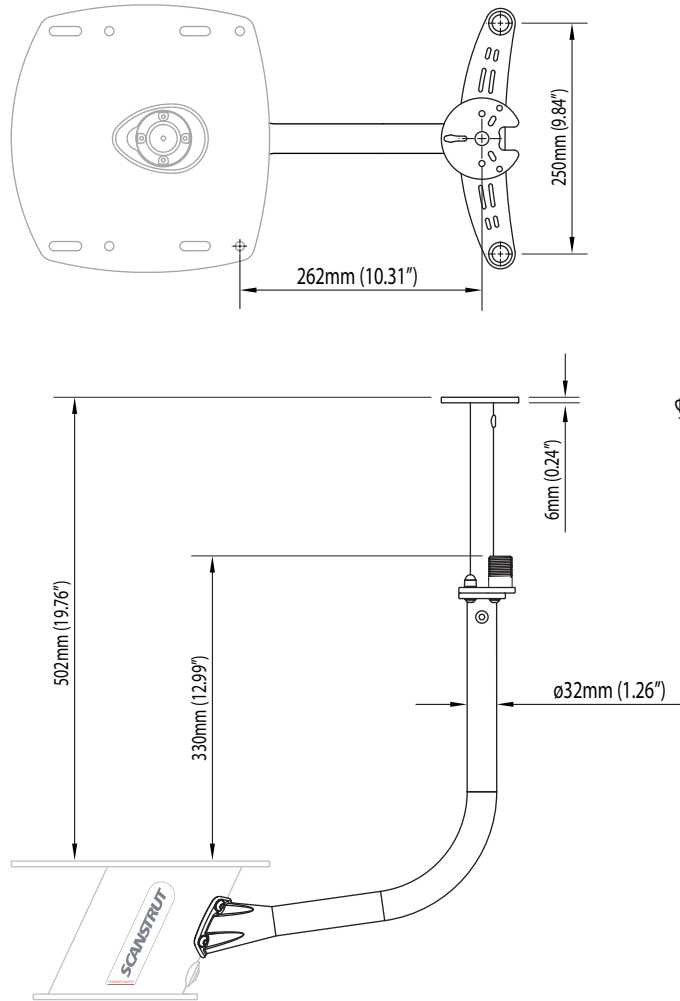

(APT-LB-GPS2-01)

For help & information
 email: technical@scanstrut.com
 tel: +44 (0) 1803 863800

- | | |
|-------------------------------------------------|-------------------------------------------------------------------|
| Hella
• NavILED Pro
• 2984 Series | Perko
• 0200 Series
• 0455 / 0466 Series |
| Aquasignal
• Series 40
• Series 25 | Lopolight
• Masthead (PE base supplied must be drilled) |

SCANSTRUT
 designed for life at sea