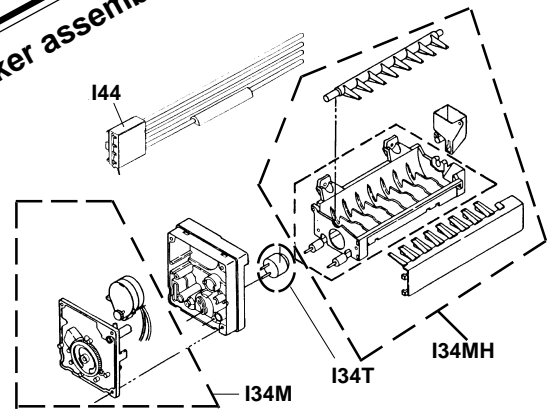

ICER-ETTE

Model 85 Icer-ette

Model 84 Icer-ette

Exploded view of ice maker assembly

RARITAN
Engineering Company, Inc.

530 Orange Street, P.O. Box 1157, Millville, NJ 08332 USA
Telephone: 856-825-4900 FAX: 856-825-4409
www.raritaneng.com
Southern Office and Plant:
3101 SW Second Ave., Fort Lauderdale, FL 33315 USA
Telephone: 954-525-0378 FAX: 954-764-4370

PARTS LIST ICER-ETTE

Item	Description	Part #	Mod. 84	84 240V	Mod. 85	85 240V
1	Wiring Harness		I44	I44220	I44	I44220
2	Module Assembly (628366)		I34M	I34M220	I34M	I34M220
3	Thermostat		I34T	I34T	I34T	I34T
4	Ice Mold Assembly		I34MH	I34MH220	I34MH	I34MH220
11	Door Lock Link		I19B	I19B	I19B	I19B
12	Door Retainer Bracket		I17	I17	I17	I17
13	Link Retaining Ring		I306	I306	I306	I306
14	Door Bushing		I21	I21	I21	I21
15	S/S Door Assy. White Laminate Door Assy. Black Laminate Door Assy. Neutral White Laminate Door Assy. Antique White Laminate Door Assy.		I7W I61W I701W I610W I611W	I7W I61W I701W I610W I611W	I7W I61W I701W I610W I611W	I7W I61W I701W I610W I611W
16	On-Off Rocker Switch		I37S	I37S	I37	I37
17	Mounting Screws		F088	F088	F088	F088
18	Grille		I9S	I9S	I9	I9
19	Pivot Screw		I124	I124	I124	I124
20	Hinge Set (Top & Bottom)		I12	I12	I12	I12
21	Ice Bucket		I90	I90	I90	I90
22	Ice Maker Assy.		I34	I34220	I34	I34220
23	Ice Maker Assy. Front Cover		I34A	I34A	I34A	I34A
24	Relay w/ overload protector		I1806-1	I1806-2	I1806-1	I1806-2
25	Water line Tubing		I93SW	I93SW	I93W	I93W
26	Condenser		I24S	I24S	I24	I24
27	Solenoid Valve		I34B	I34B220	I34B	I34B220
28	Compressor (Includes #33 and #40)		I1800A-1W	I1800A-2W	I1800A-1W	I1800A-2W
29	Power Cord		I41	I41220	I41	I41220
30	Rear Panel		I11S	I11S	I11	I11
31	Enclosure Cover		I20A	I20A	N/A	N/A
32	Flange Flange with Holes		I99S	I99S	I99 I99H	I99 I99H
33	Service Valve w/Tube		I101	I101	I101	I101
40	Drier		I30A01	I30A01	I30A01	I30A01
41	Fan Motor		I28	I28220	I25	I25220
42	Cold Control		I33	I33	I33	I33
43	Ejector Relay		I52	I52220	I52	I52220
44.	Air Duct		I29	I29	N/A	N/A