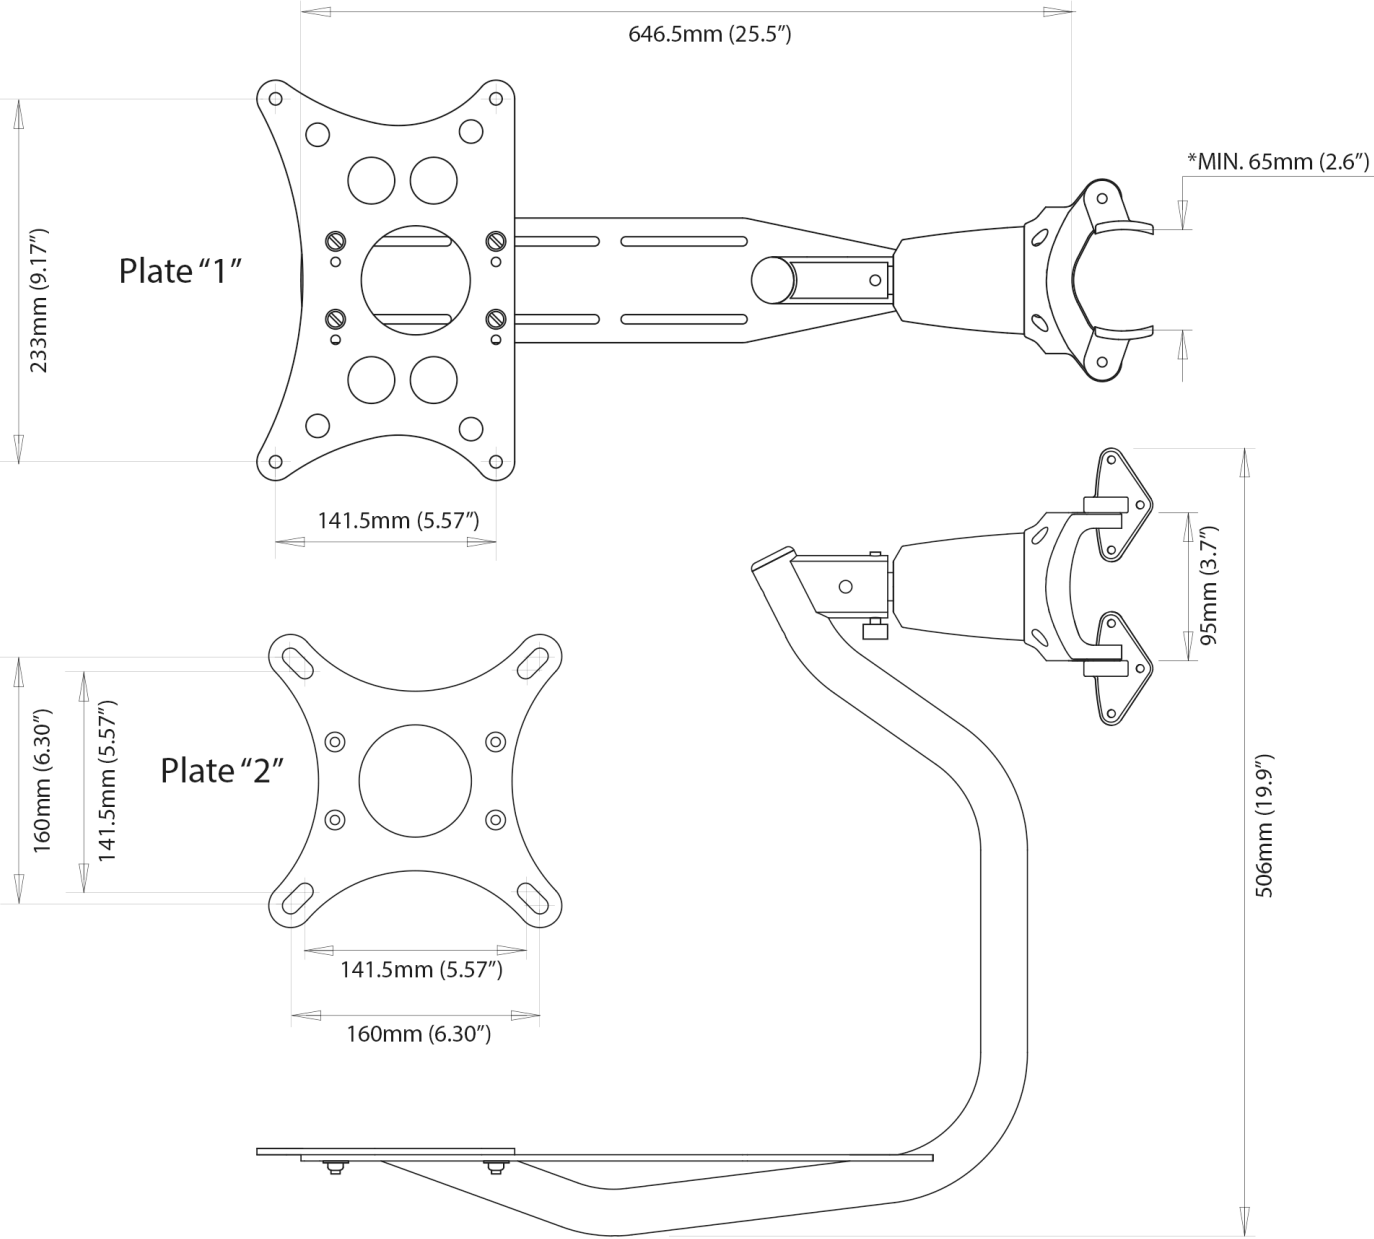

Self Levelling Radar Mount - Mast - LMM 1/2

Email: sales@scanstrut.com
Tel UK: +44 (0) 1392 531280

Email: usasales@scanstrut.com
Tel USA: (860) 308-1416, option 2

* indicates minimum mast width, no maximum mast width exists.
** 50100 Adapter kit will be required for Z-Spars, Eurospars and Isomat masts