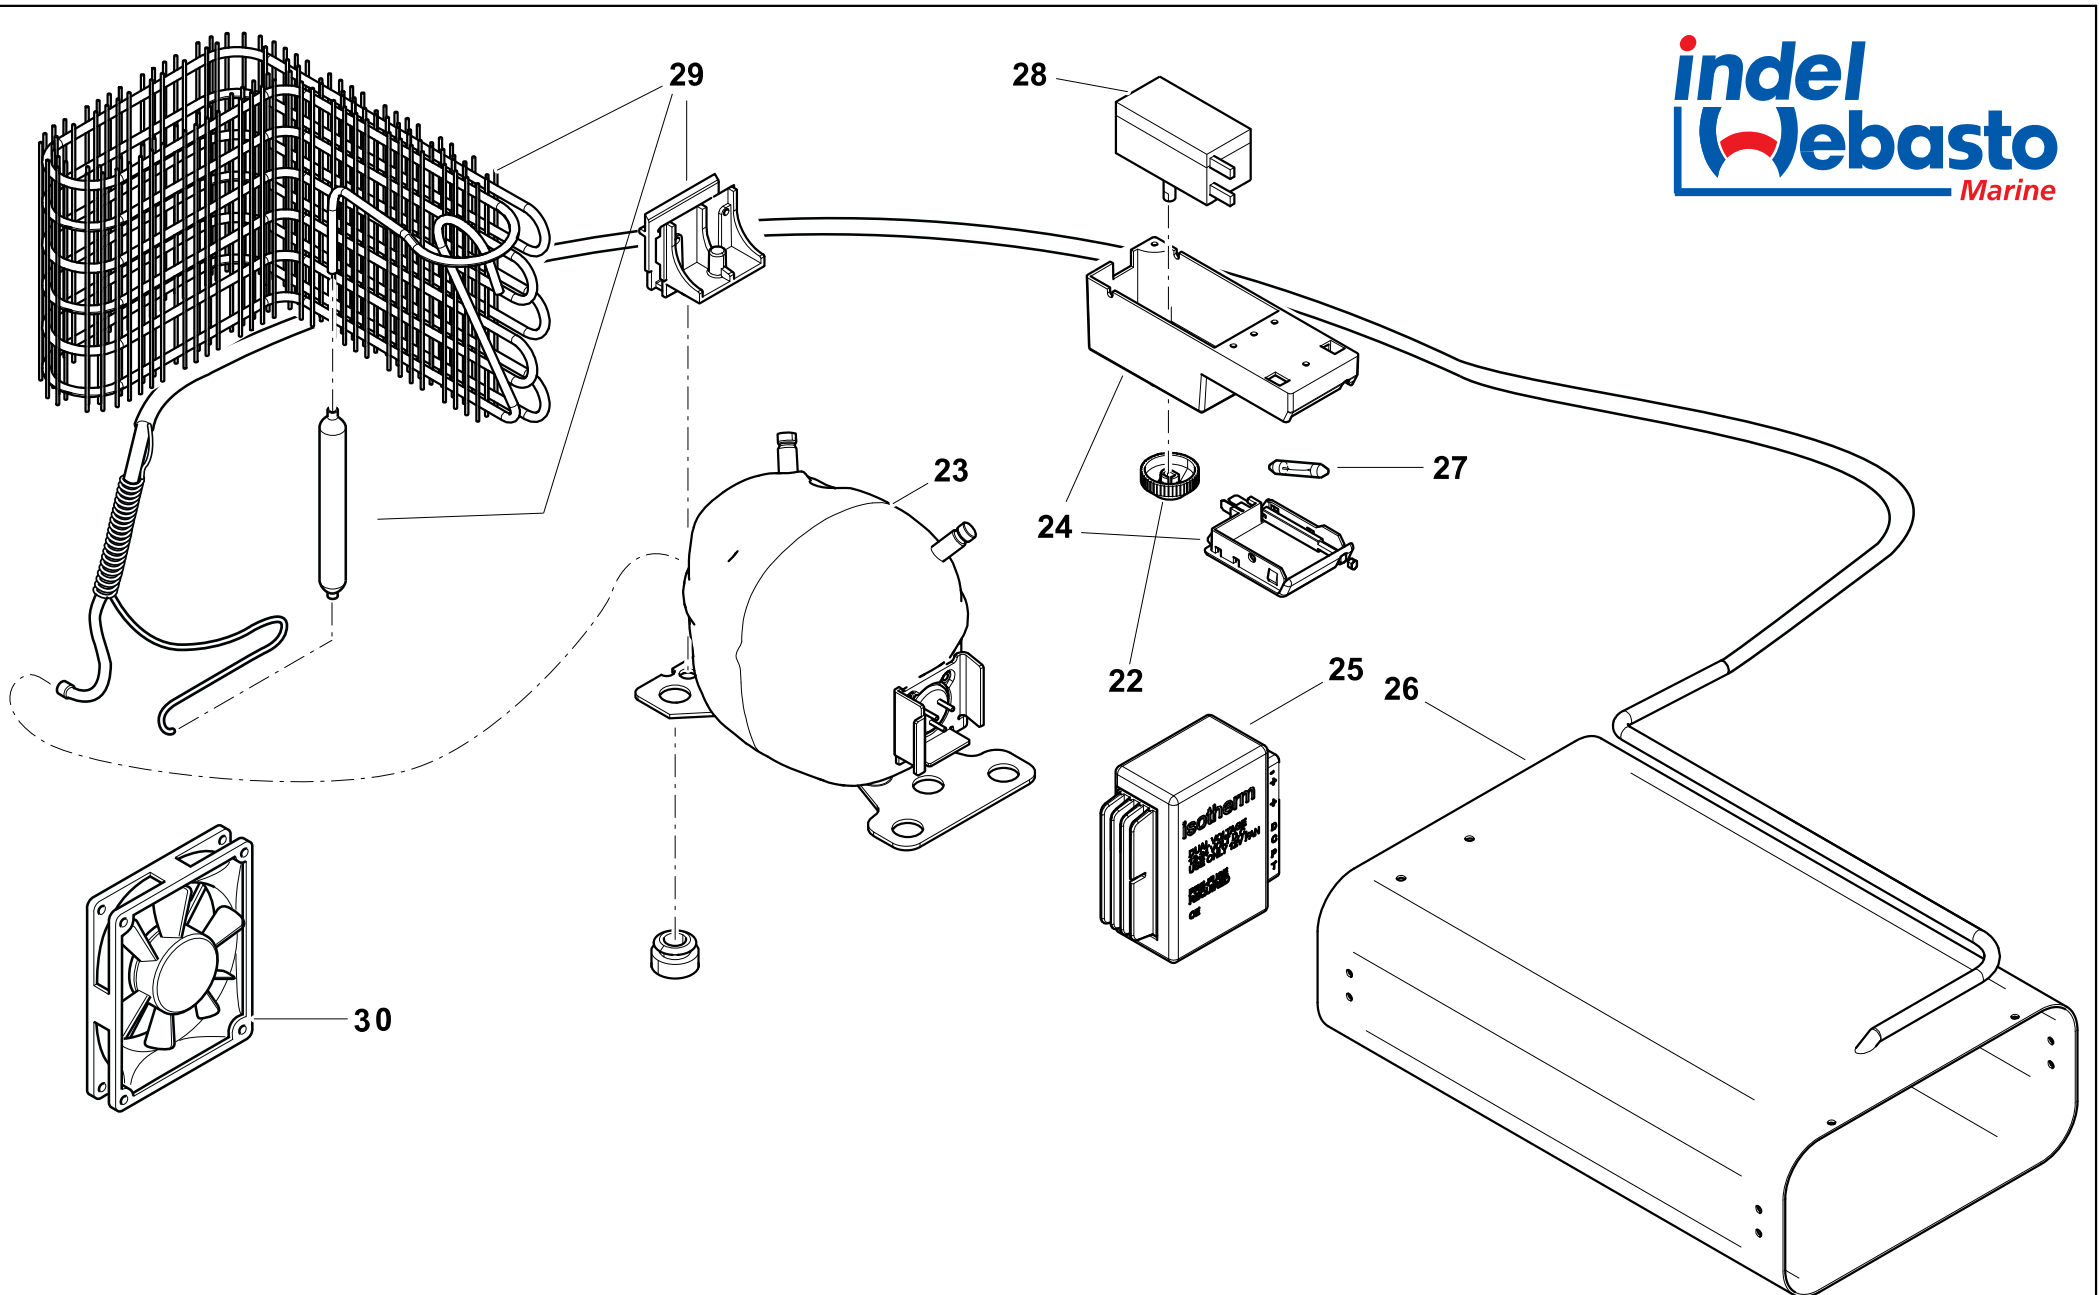

CR 130 ELEGANCE - CABINET

CR 130 - COOLING UNIT

NUMERO NUMBER	COD. ARTICOLO ITEM CODE	DESCRIZIONE ARTICOLO ITEM DESCRIPTION
1	SGB00134AA	TOP BRIGHT SILVER CR130 ELEGANCE TOP BRIGHT SILVER CR130 ELEGANCE
2	SBE00194AA	CERNIERA SUPERIORE CR ELEGANCE UPPER HINGE CR ELEGANCE
3	SGC00302AA	COPERTURA EVAPORATORE PLASTICA BIANCA CR85/CR130 C. PLASTIC COVER FOR EVAPORATOR CR85/CR130 C.
4	SGC00294AA	PORTINA EVAPORATORE CRUISE CR49/CR65/CR85/CR130 C. & ELEGANCE EVAPORATOR DOOR CRUISE CR49/CR65/CR85/CR130 C. EL.
5	SGA00161AA	KIT PANNELLO PORTA CR130 ELEGANCE SILVER 720 X 509mm DOOR KIT PANEL CR130 ELEGANCE SILVER
6	SGC00369AA	PORTA COMPLETA DI ACCESSORI E PANNELLI BRIGHT SILVER CR130 ELEGANCE COMPLETE DOOR CR130 ELEGANCE DOOR PANELS BRIGHT SILVER
7	SGC00299AA	BALCONCINO CONTROPORTA CON FERMI CR130 C. PLASTIC RETAINER WITH SHELTER CR130 C.
8	SGC00125AA	FILONCINO METALLO PER BALCONCINO CR130 METAL RETAINER CR130
9	SGC00038AA	GRIGLIA INTERNA CR130/CR195 F151 INTERNAL SHELF FOR CR130/CR195 F151
10	SGC00292AA	SGOCCIOLATOIO EVAPORATORE CR85/CR130 C. DRIP TRAY FOR CR85/CR130 C.
11	SGC00300AA	GRIGLIA SUPERIORE PICCOLA CR130 C. SMALL UPPER SHELF CR130 C.
12	SGC00301AA	CASSETTO INFERIORE PLASTICA BIANCA CR130 C. LOWER PLASTIC DRAWER CR130 C.
13	SGC00047AB	RIPIANO IN VETRO CR130 SET 2pz GLASS SHELF CR130 SET 2pz
14	SBE00196AA	STAFFA SOSTEGNO PORTA PLASTICA NERA CR ELEGANCE SUPPORT BRACKET DOOR CR ELEGANCE
15	SGC00022AA	CUBETTIERA CRUISE ICE CUBE CRUISE
16	SGE00018AA	KIT CORNICI FISSAGGIO PANNELLO PORTA CR130 ELEGANCE KIT FRAME DOOR FOR FIXING PANEL CR130 ELEGANCE
17	SGD00043AA	KIT MANIGLIA BRIGHT SILVER COMPLETA DI MOLLE E PERNI PER CR49/65/85/130 ELEGANCE HANDLE BRIGHT SILVER COMPLETE KIT WITH SPRINGS AND PIVOT CR49/65/85/130 ELEGANCE
18	SBE00195AA	CERNIERA INFERIORE CR ELEGANCE LOWER HINGE CR ELEGANCE
22	SEA00093AA	MANOPOLA TERMOSTATO CRUISE 49/65/85/130 C. THERMOSTAT KNOB CRUISE 49/65/85/130 C.
23	SBA00002DA	COMPRESSORE BD35F SENZA CENTRALINA DANFOSS COMPRESSOR BD35F 12/24V NO ELECTRICAL UNIT TP39301
24	SEC00004DA	PLAFONIERA COMPLETA 12/24V C. INTERNAL LIGHT KIT 12-24V C.
25	SEG00002DA	CENTRALINA DANFOSS 101N0210 BD35/50F 12/24V TP39310 ELECTRICAL UNIT DANF. 101N0210 BD35/50F 12/24V TP39310
25	SEG00030GA	CENTRALINA DANFOSS B35F/BD50F AC/DC 12/24V-115/230V ELECT. UNIT DANFOSS BD35F/50FAC/DC 12/24V-115/230V
26	SBF00105AA	EVAPORATORE CR85/130 C. EVAPORATOR FOR CR85/130 C.
27	SEC00030AA	LAMPADINA LED CR49/65/85/130 ELEGANCE LED LAMP CR49/64/85/130 ELEGANCE
28	SEA00092DA	TERMOSTATO CRUISE 49/65/85/130 C. THERMOSTAT CRUISE 49/65/85/130 C.
29	SBD00122AA	KIT CONDENSATORE PER CRUISE C. CONDENSATOR KIT FOR CRUISE C.
30	SBG00005BA	VENTOLA CABLATA 12V LOW SPEED TP39236 FAN 12V LOW SPEED FOR COMPACT AND CRUISE TP39236
31	SGB00147AA	FLANGIA 3 PEZZI 3-LATI CR130 ELEGANCE VERNICIATA SILVER 3 PIECES FRAME 3 SIDES CR130 ELEGANCE SILVER PAINTED
32	SGF00026AA	INSERTO PLASTICA POSIZIONE VENTILAZIONE/CHIUSURA CR ELEGANCE PLASTIC INSERT VENTILATION/CLOSING POSITION CR ELEGANCE