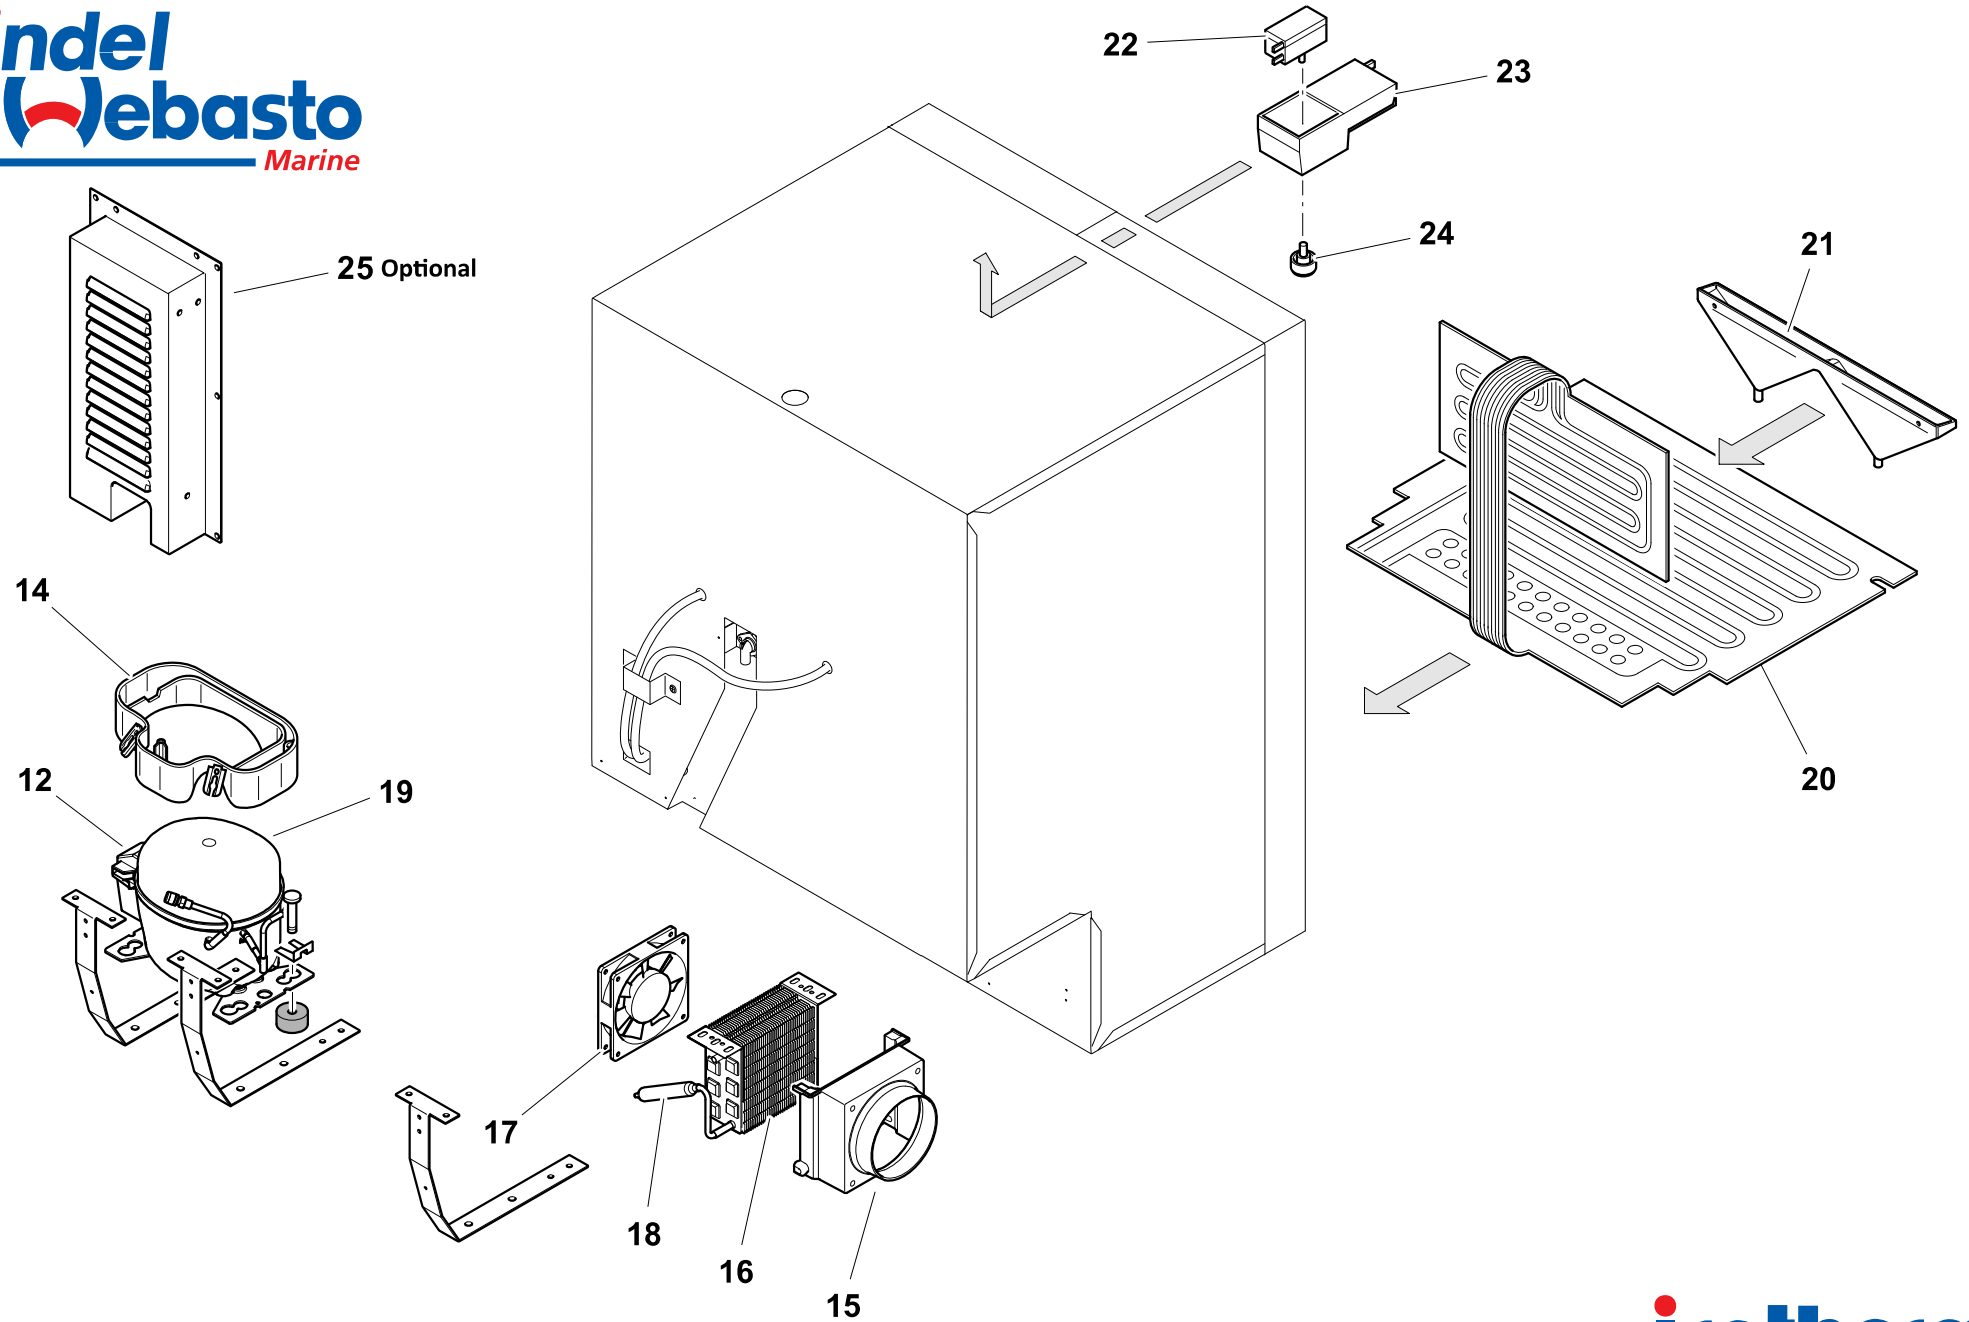

DR 160 Frigo-Freezer - CABINET

DR 160 Frigo-Freezer - COOLING UNIT

NUMERO NUMBER	CODICE ARTICOLO ITEM CODE	DESCRIZIONE ARTICOLO ITEM DESCRIPTION
3	SGB00130AA	FLANGIA FLUSH MOUNTING INOX 3- LATI DR160 FLUSH MOUNTING FRAME 3-SIDE DR160
4	SGB00167AA	FLANGIA FM LATO INFERIORE DR160 INOX LOWER SIDE FM FRAME DR 160 INOX
5	SGC00388AA	CASSETTO SUPERIORE COMPLETO DR160LIGHT COMPLETE UPPER DRAWER DR160LIGHT
6	SGD00027AA	KIT GUIDE SCORRIMENTO PER CASSETTO DR49/DR65/DR55F/DR160/DR190 SLIDE DRAWER KIT FOR DR49/DR65/DR55F/DR160/DR190
7	SGC00397AA	CASSETTO INFERIORE COMPLETO DR160 LIGHT RIF. G905 COMPLETE LOWER DRAWER DR160 LIGHT REF. G905
8	SGD00012AA	MANIGLIA INOX "CRUISE INOX" INOX HANDLE/LOCKER FOR "CRUISE INOX"
9	SGC00396AA	CASSETTO PLASTICA INFERIORE DR160 LIGHT PLASTIC LOWER DRAWER FOR DR160 LIGHT
10	SGC00398AA	CASSETTO PLASTICA SUPERIORE DR160 LIGHT PLASTIC UPPER DRAWER FOR DR160 LIGHT
11	SGB00117AA	SCONTRINO INOX MANIGLIA CASSETTO INFERIORE DR160/DR190 HINGE DOOR HANDLE FOR DR160/DR190 BOTTOM DRAWER
12	SBA00031DA	COMPRESSORE DANFOSS BD80F SENZA CENTRALINA DANFOSS COMPRESSOR BD80F WITHOUT ELECTRICAL UNIT
14	SBE00208AA	RACCOGLIGOCCE COMPRESSORE DR160 LIGHT DRIP TRAY DR160 LIGHT COMPRESSOR
15	SBE00110AA	CONVOGLIATORE CR200-FF DR160 LIGHT PLASTIC AIR CONVEYER FOR CR200-FF DR160 LIGHT
16	SBD00098AA	CONDENSATORE AD ARIA 120x120x60 CONDENSER AIR 120x120x60
17	SBG00005BA	VENTOLA CABLATA 12V LOW SPEED FAN 12V LOW SPEED FOR COMPACT AND CRUISE
18	SBD00007AA	FILTRO DR160 LIGHT FILTER FOR DR160 LIGHT
19	SEG00024DA	CENTRALINA DANFOSS BD80F12/24V RIF. 101N0280 ELECTRONIC UNIT DANFOSS BD80F12/24V REF. 101N0280
20	SBF00114AA	EVAPORATORE DR160 LIGHT FRIGO-FREEZER RIF. G891 DR160 LIGHT FRIDGE-FREEZER EVAPORATOR REF. G891
21	SBE00210AA	RACCOGLIGOCCE INTERNO DR160 LIGHT FRIGO-FREEZER RIF. G892 DRIP TRAY INTERNAL DR160 LIGHT FRIDGE-FREEZER REF. G892
22	SEA00119DA	TERMOSTATO DR160/V LIGHT & FRIGO/FREEZER/ICEMAKER THERMOSTAT DR160/V LIGHT & FRIDGE/FREEZER/ICEMAKER
23	SEC00004DA	PLAFONIERA COMPLETA 12/24V C. INTERNAL LIGHT KIT 12-24V C.
24	SEA00093AA	MANOPOLA TERMOSTATO CRUISE 49/65/85/130 DR49/55/65 C. THERMOSTAT KNOB CRUISE 49/65/85/130 DR49/55/65C.
25	SED00035GA	POWER PACK 230V 47/63HZ 24V DC/7A BD80F POWER PACK 230V 47/63HZ 24V DC/7A BD80F
25	SED00035PA	POWER PACK 115V 47/63HZ 24V DC/7A BD80F POWER PACK 115V 47/63HZ 24V DC/7A BD80F