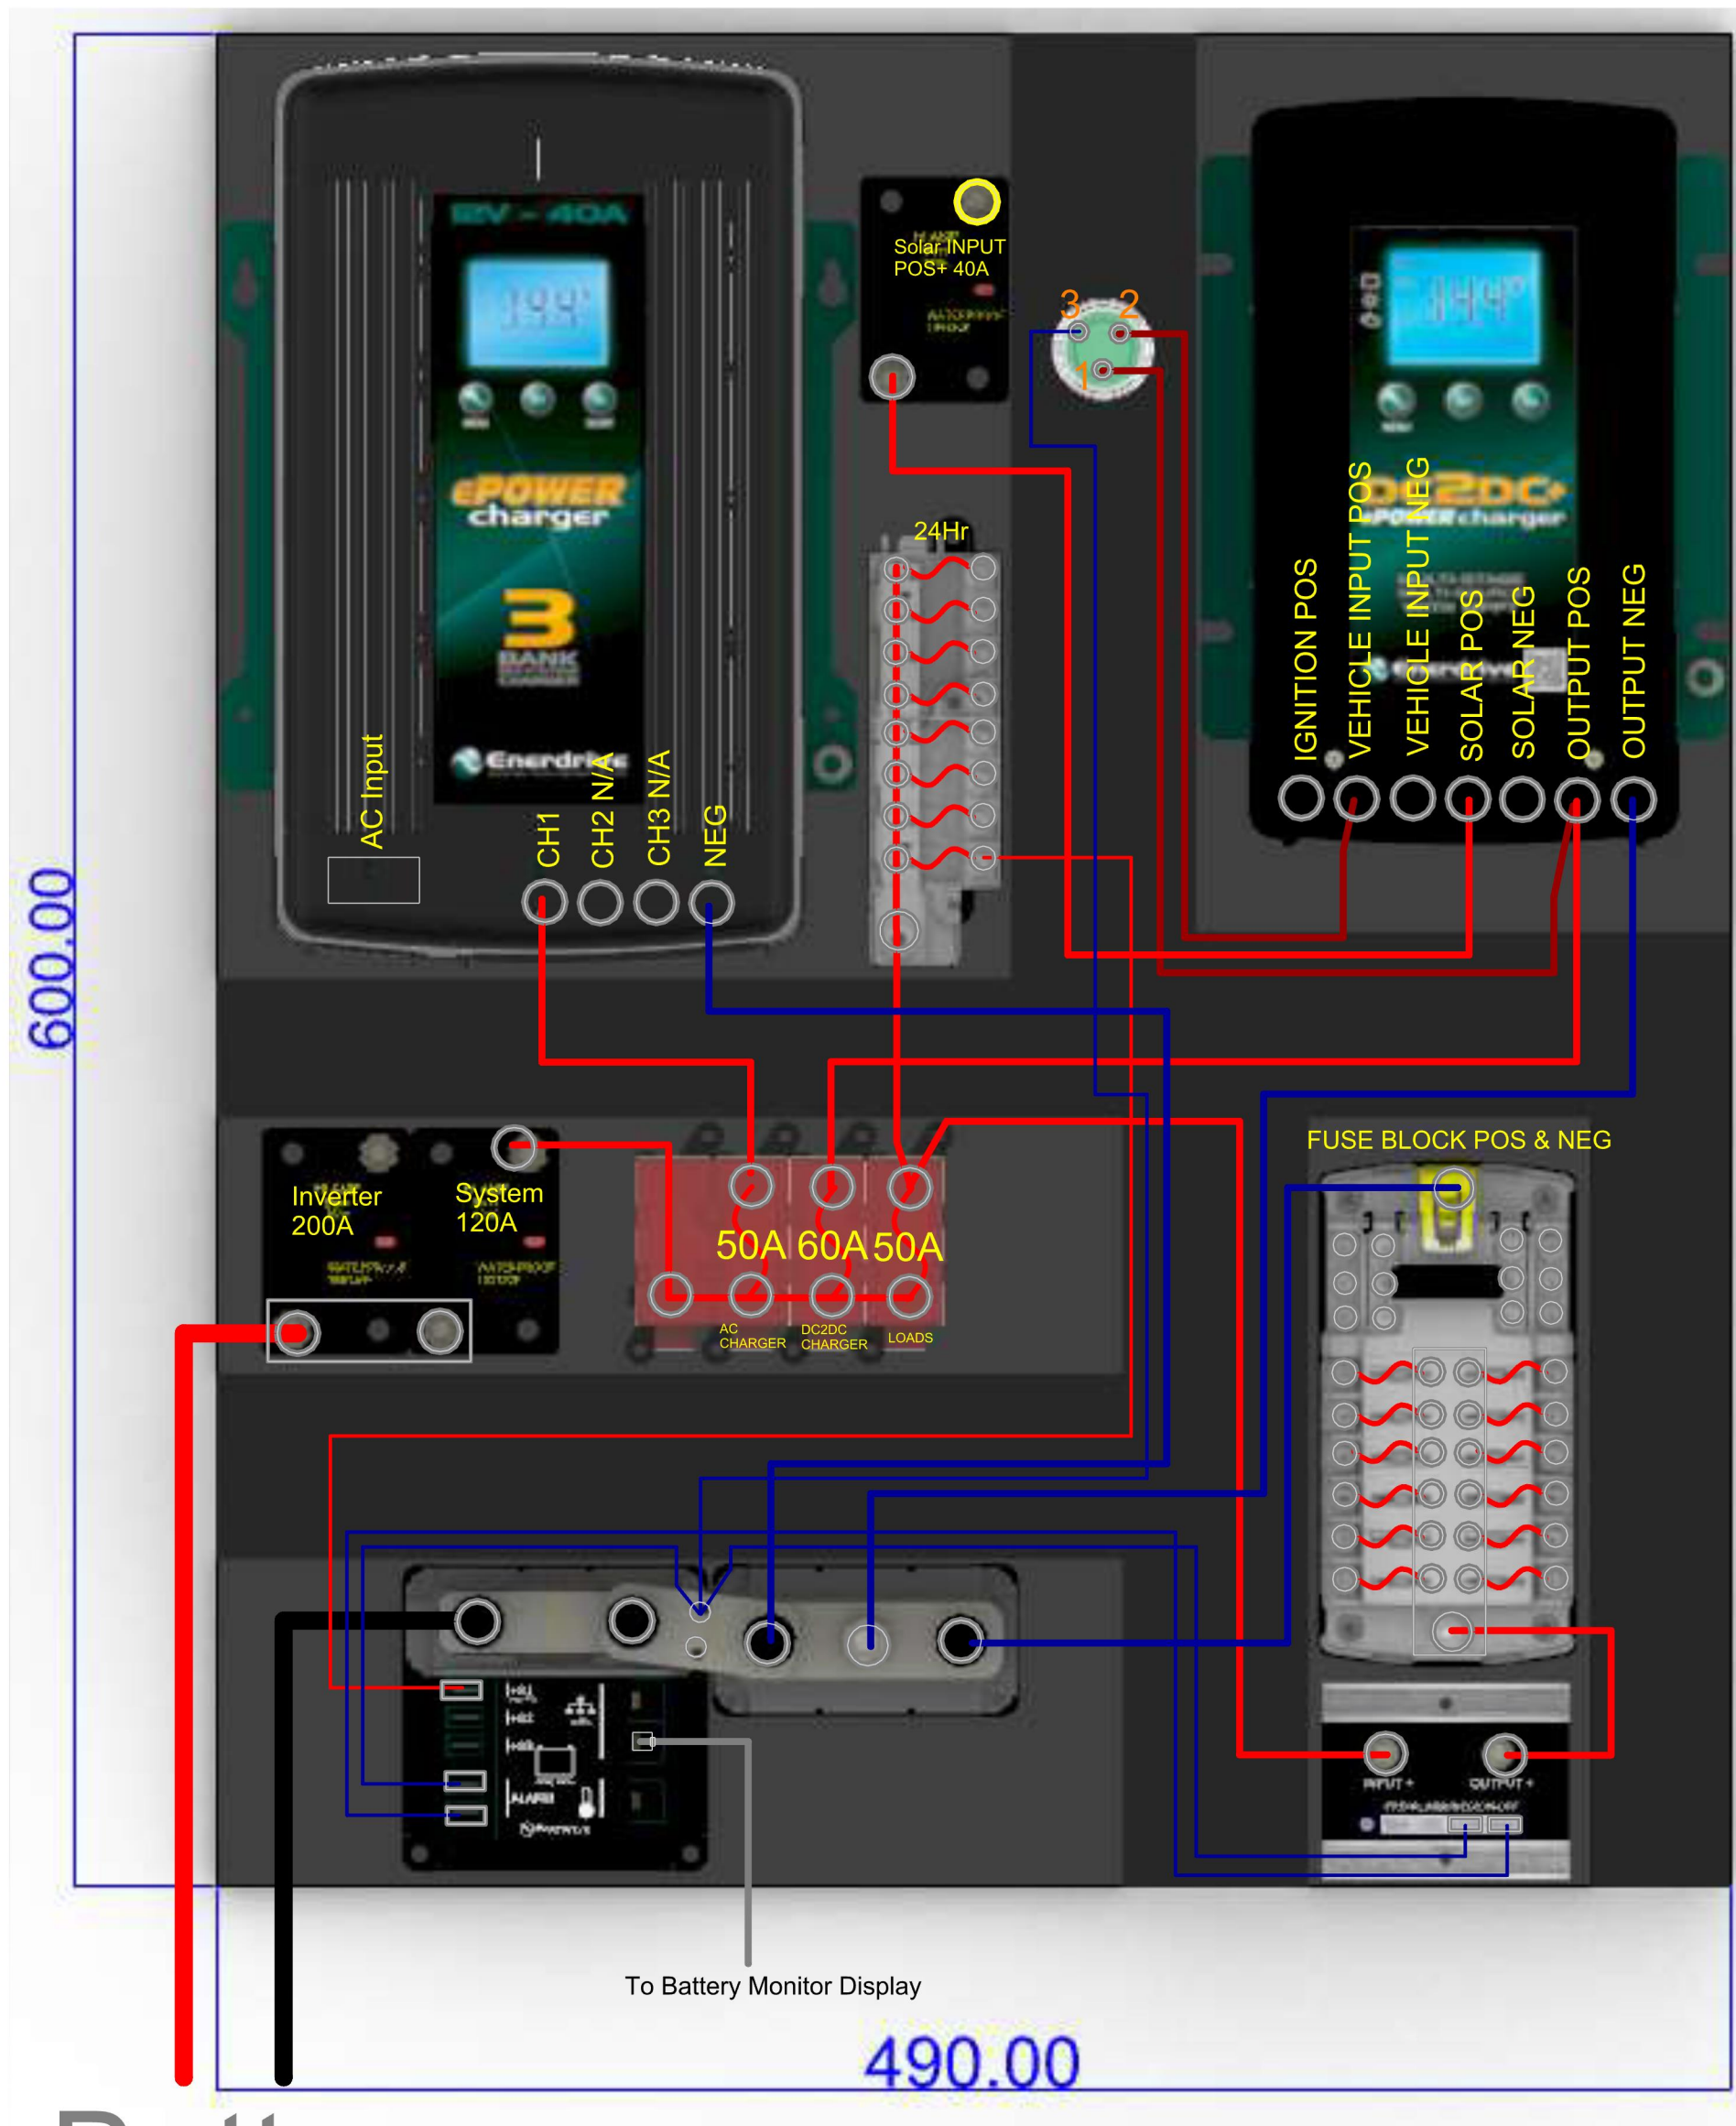

## eSYS-E

# Battery

W-490mm x H-600mm x D-100mm